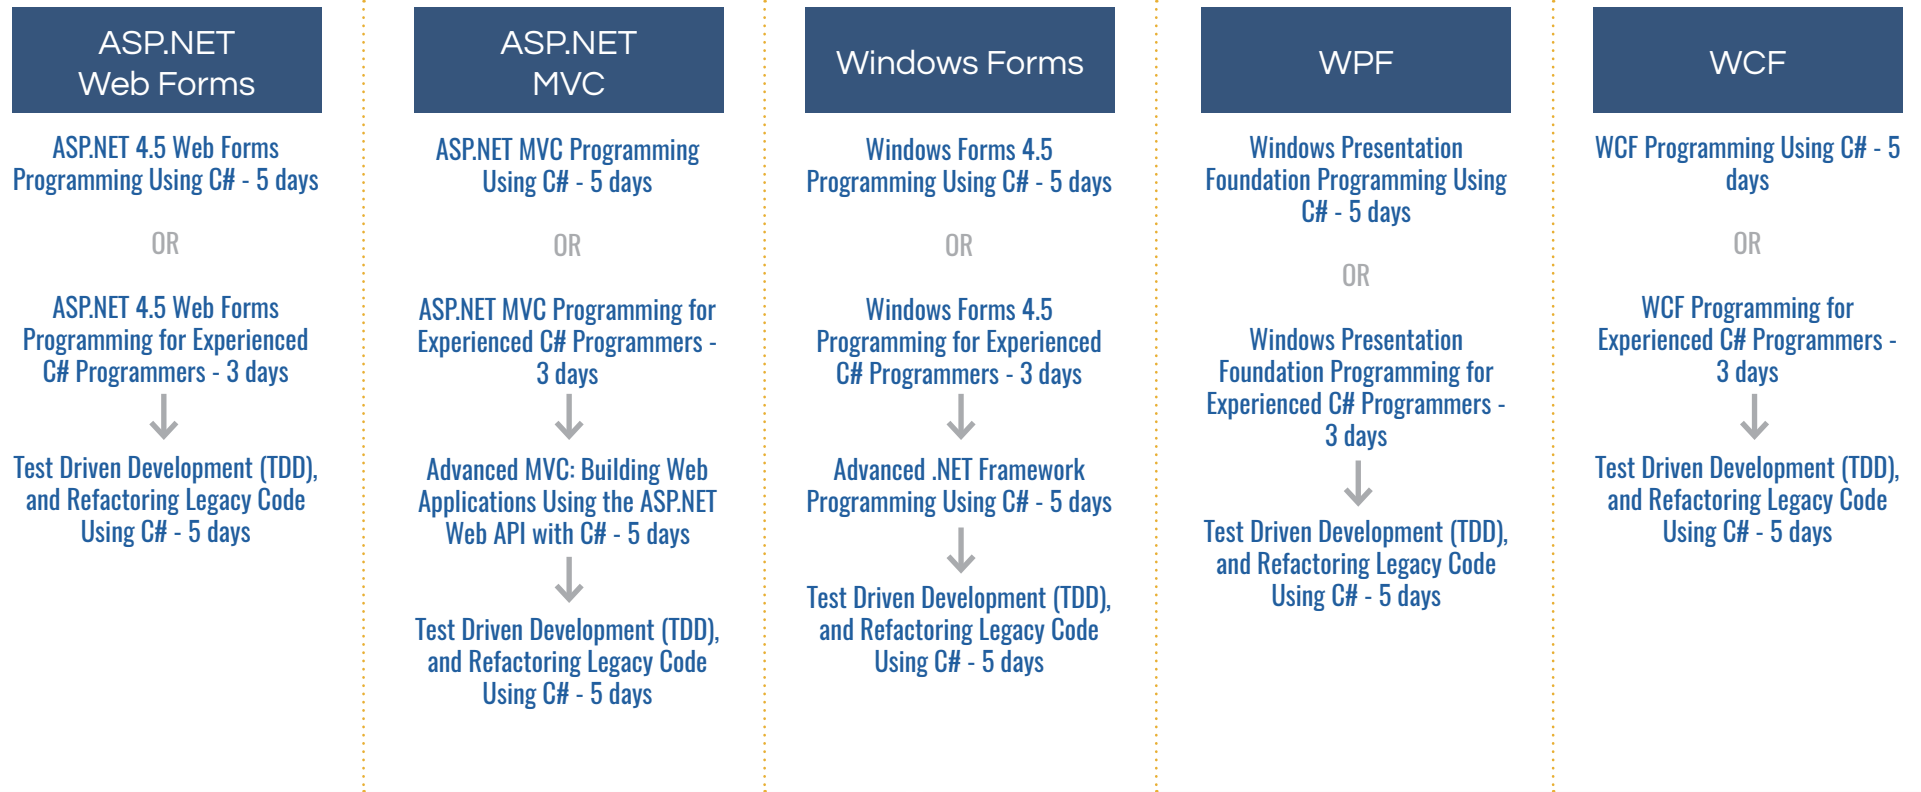

# C# Training Curriculum Paths

The following chart represents recommended curriculum paths.

HOTT provides the most attractive discount opportunities in the industry – without sacrificing flexibility or convenience. To read more about our discounts, [click here](#).