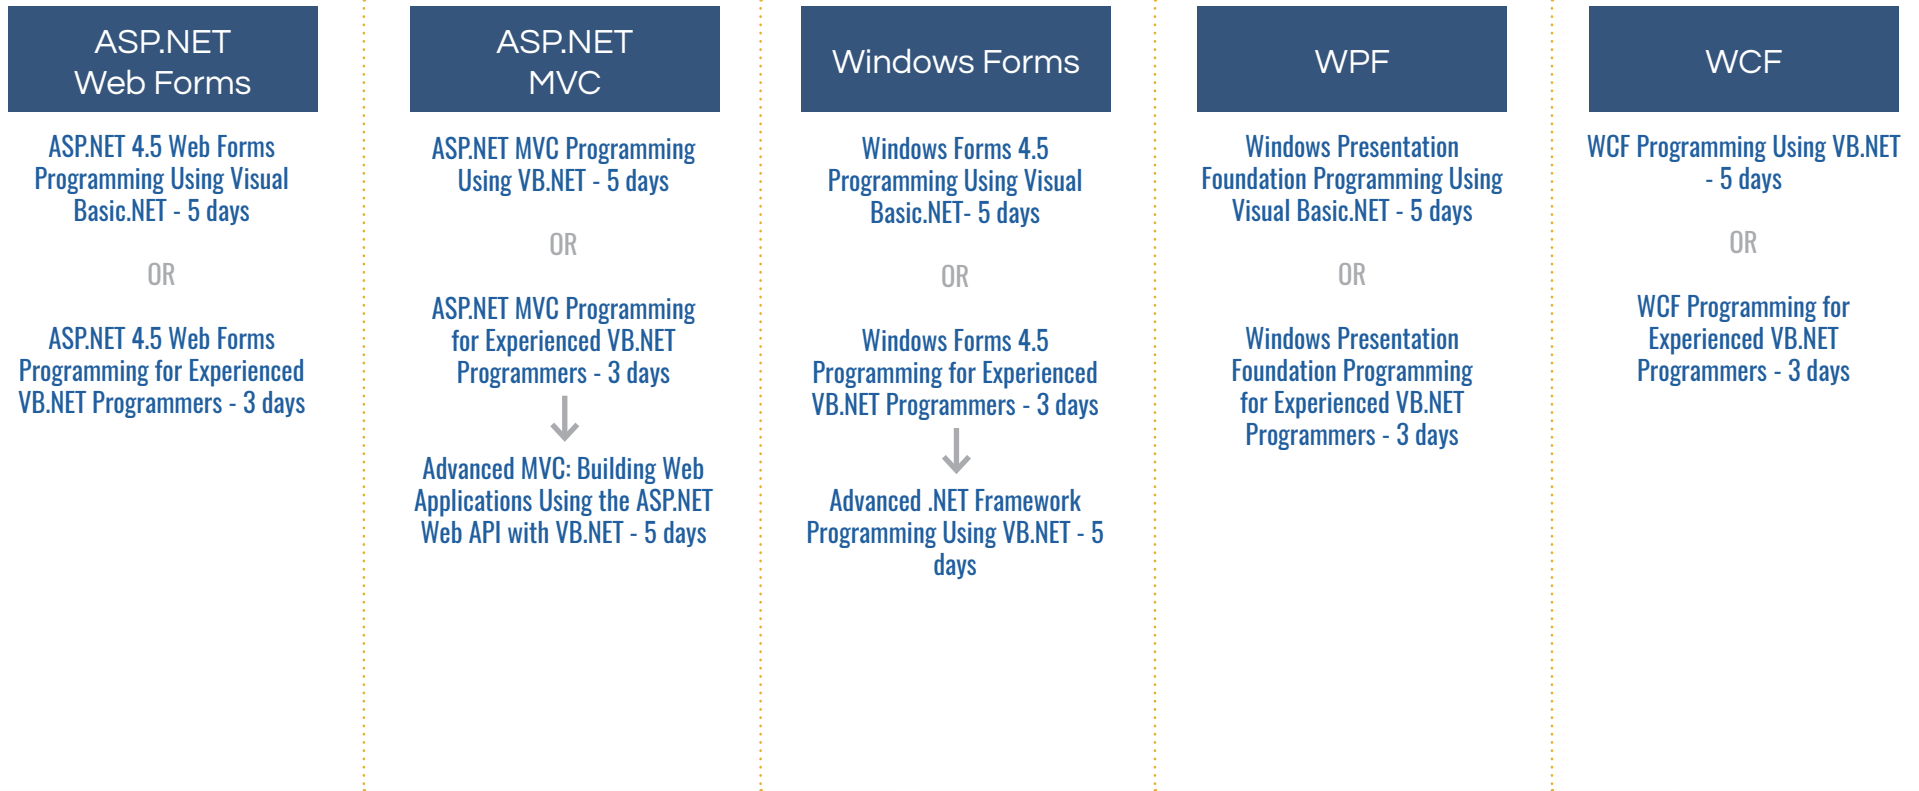

VB.NET Training Curriculum Paths

The following chart represents recommended curriculum paths.